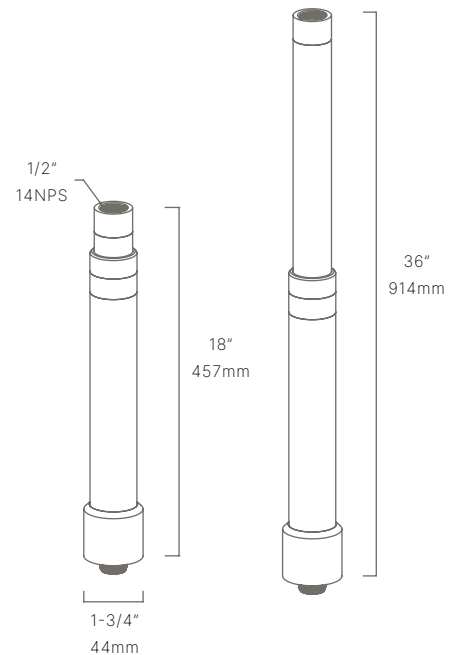

AURORALIGHT

PROJECT: _____

SKU #: _____

TYPE: _____

EXTENDABLE RISER

RSR186236

The Extendable Riser, part of a complete line of risers from Auroralight, takes quality and innovation to new heights! The Riser equips designers and installers with a quality solution for maturing shrubs or thick ground covers that are overtaking light fixtures and hindering performance.

- Perfect for maturing shrubs and thick ground covers
- Ideal for lightweight and heavyweight fixtures

CONFIGURATOR:

RSR186236	FINISH
( ) = Most common configuration	☐
	(NAT) Natural Brass
	(BLP) Bronze Living Patina
	(BLPX) Extra Dark BLP
	(NI) Nickel PVD

AVAILABLE FINISHES:

DIMENSIONS	Min. H18" Max H36"
VOLTAGE	12V
FINISH	Included Natural
MATERIAL	Brass & Copper

*For complete warranty terms, please visit: www.auroralight.com/warranty/

P. 760.931.2910

O. 2742 Loker Ave. W Carlsbad CA 92010

W. www.auroralight.com

MADE IN USA
WITH DOMESTIC & IMPORTED MATERIALS